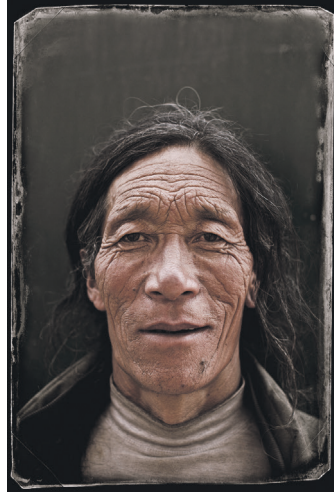

HOUSE OF NOMAD

A Collaboration by MILAM Projects
and Photographer Simon O'Dwyer.

23 Jan – 6 Mar 2016

Alho

500 x 700mm
Unframed $450 / Framed $850

210 x 297mm
Unframed $250 / Framed $450